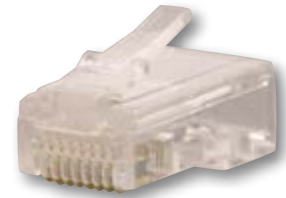

TelCom RJ-45 Cat 5 Modular Plug, 8-Position, 8-Contact, Rounded Cable, Solid Wire

- RJ45 Modular Connectors
- Use with network/twisted pair cable CAT-5E

Part #	Description	Pkg Qty	Type
GMC-88C5	Modular Plug	50/Bag	CAT-5e
GMC-88M5	Modular Plug	8/Bag	CAT-5e

TelCom RJ-45 Cat 6 Modular Plug, 8-Position, 8-Contact, Rounded Cable, Solid Wire

- RJ45 Modular Connectors
- Use with network/twisted pair cable CAT-6

Part #	Description	Pkg Qty	Type
GMC-88M6	Modular Plug	50	CAT-6
GMC-88C6	Modular Plug	8	CAT-6

Cable Snake™ Steel Fish Tape

- Perfect for short runs installing electrical boxes, outlets, lighting fixtures, doorbells and security systems.
- Compact design houses 25' of tape and fits in tool box or on tool belt.
- Flat wire steel tape fishes down walls, under carpets and over ceilings.
- Wedge-shaped tip prevents hang-up.
- Low-memory tape does not curl during extension—perfect for non-conduit situations.
- Formed handle fits easily in hand.
- Compact tape rewind knob for quick wind-up.
- Tape is 1/4" W x .03" thick

Part #	Description	Weight
EFT-321PN	25' Cable Snake™ Fish Tape	1.10 lbs.

Patented

Romex® is a registered trademark of Southwire Company, Carrollton, GA

Fish Ease™ 12' Fish Sticks

- 3 durable interlocking fiberglass rods extend up to 12'. (4' sections).
- 1/4" diameter ensures rigidity when extended.
- 2 different threading tips provided for a variety of applications.